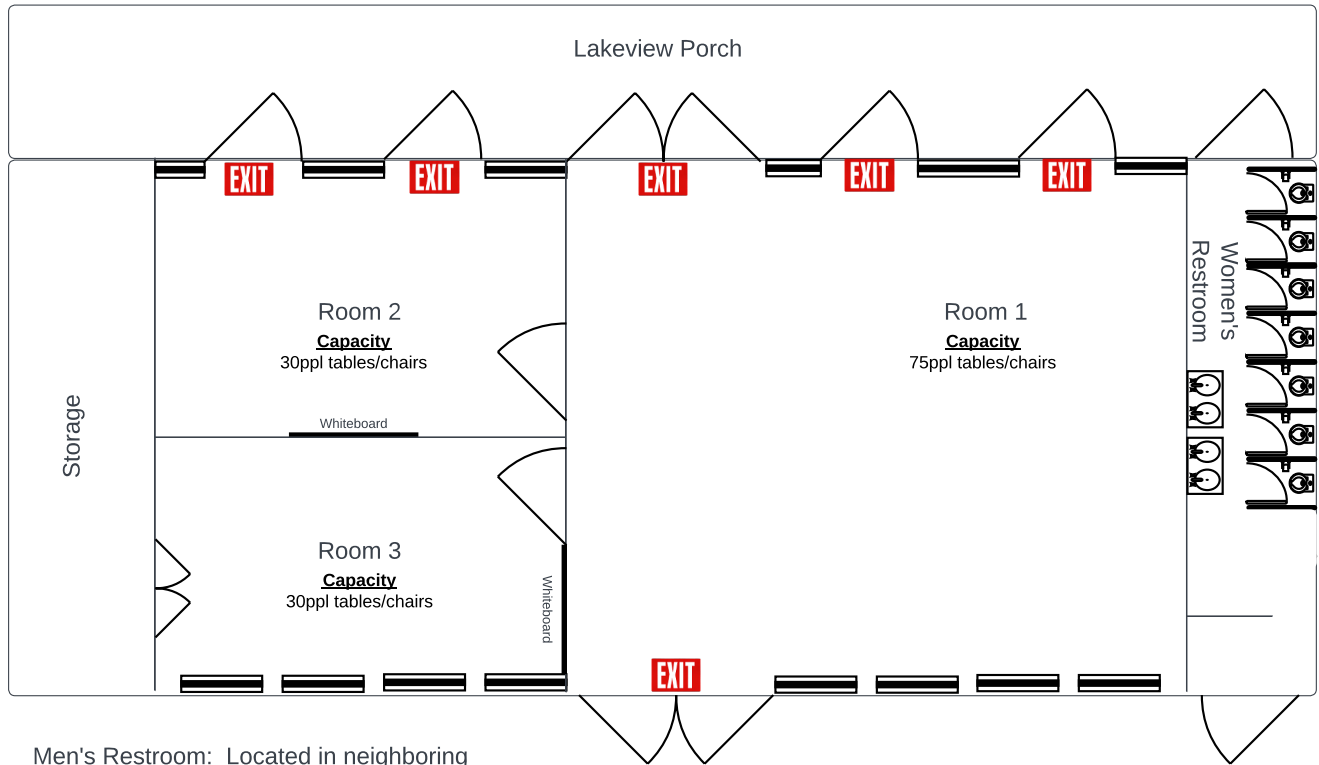

Turner Hall

Glen Lake Camp & Retreat Center

Men's Restroom: Located in neighboring building (2 Stalls/1 Urinal/2 Sinks)